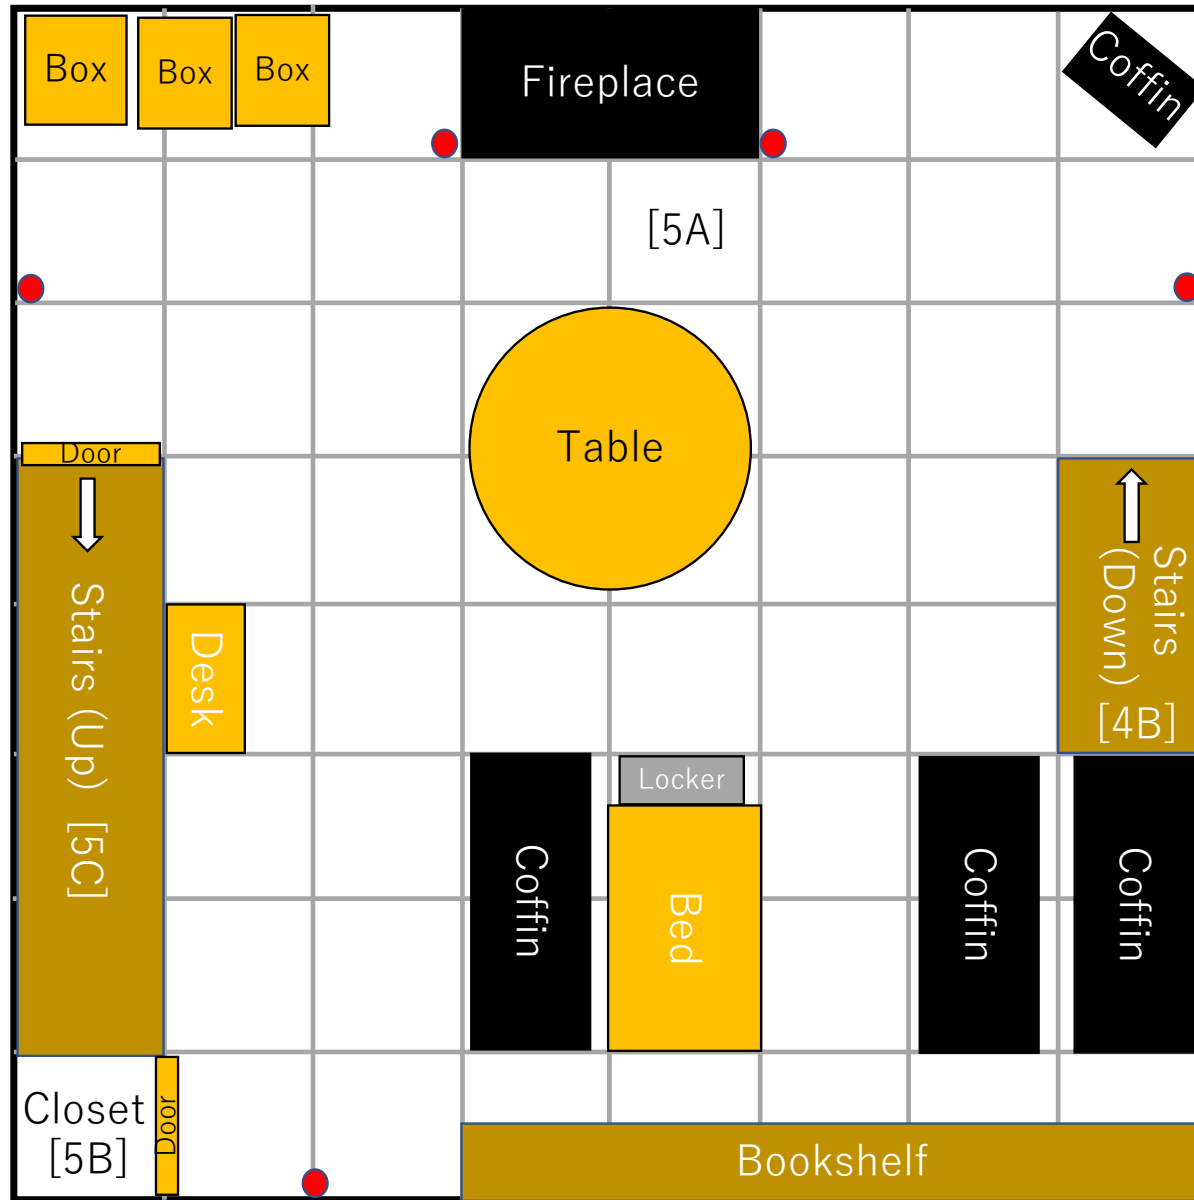

Bleakwood Tower  
1F Map  
(Areas 4A, 4B)  
1 sq = 2 m

Bleakwood Tower  
2F Map  
Areas 4B, 5A, 5B, 5C  
1 sq = 2 m

Red dots (●)  
indicate lit torches in  
sconces.

Bleakwood Tower  
3F Map  
Areas 5C, 6A, 7A  
1 sq = 2 m

Bleakwood Tower  
Roof Map  
Areas 7A, 7B  
1 sq = 2 m

Brown square  
indicates coelostat  
enclosure.