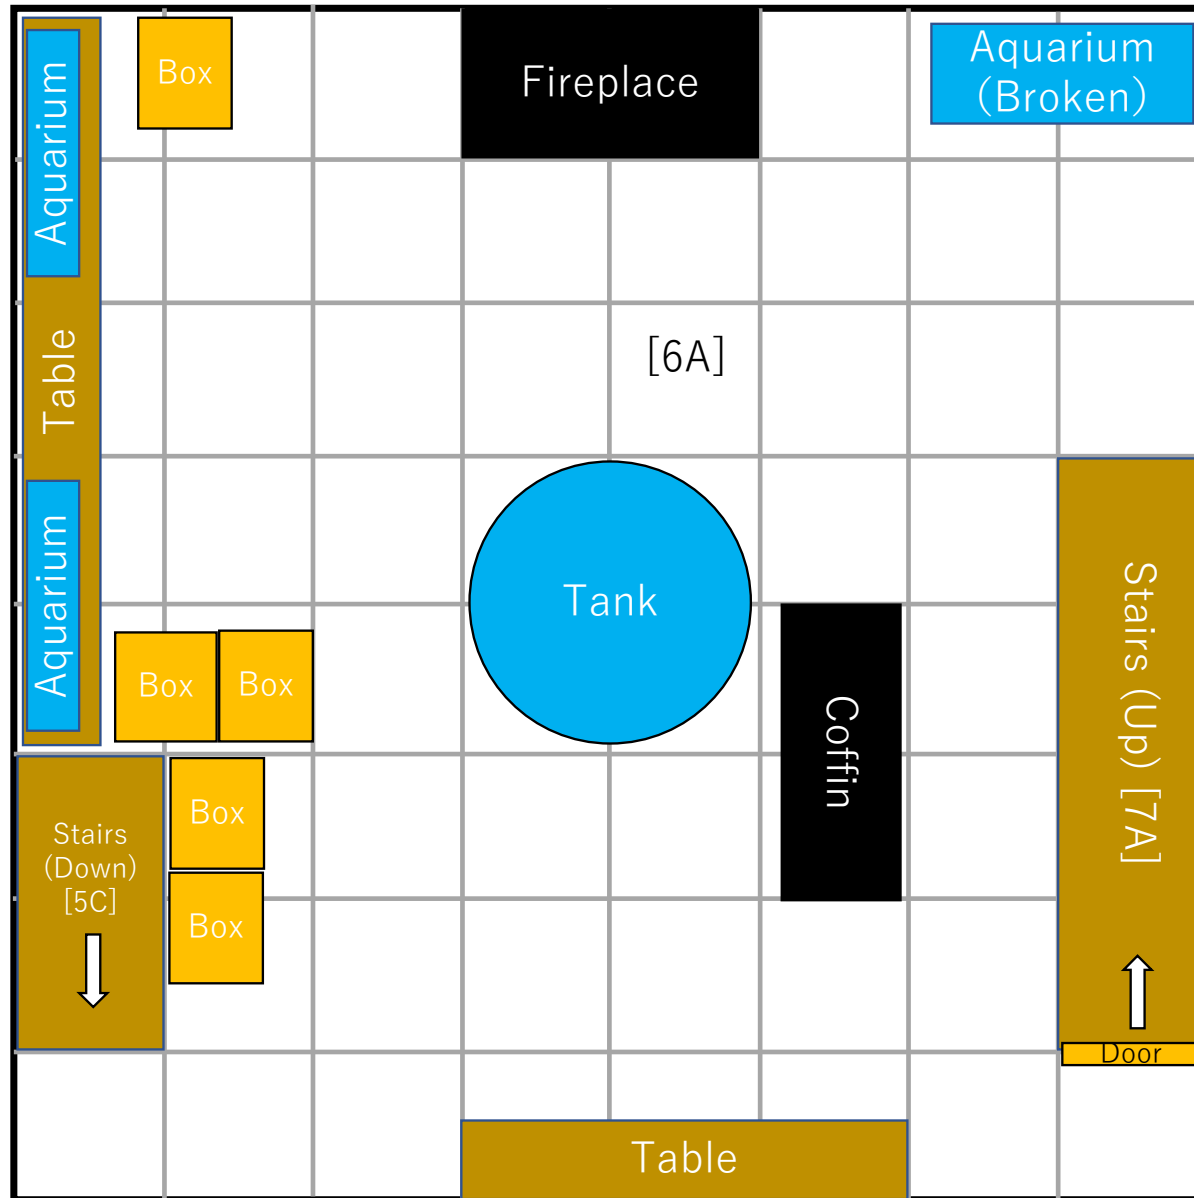

Bleakwood Tower  
1F Map  
(Areas 4A, 4B)  
1 sq = 2 m

Bleakwood Tower  
2F Map  
Areas 4B, 5A, 5B, 5C  
1 sq = 2 m

Red dots (●)  
indicate lit torches in  
sconces.

Bleakwood Tower  
3F Map  
Areas 5C, 6A, 7A  
1 sq = 2 m

Bleakwood Tower  
Roof Map  
Areas 7A, 7B  
1 sq = 2 m

Brown square  
indicates coelostat  
enclosure.