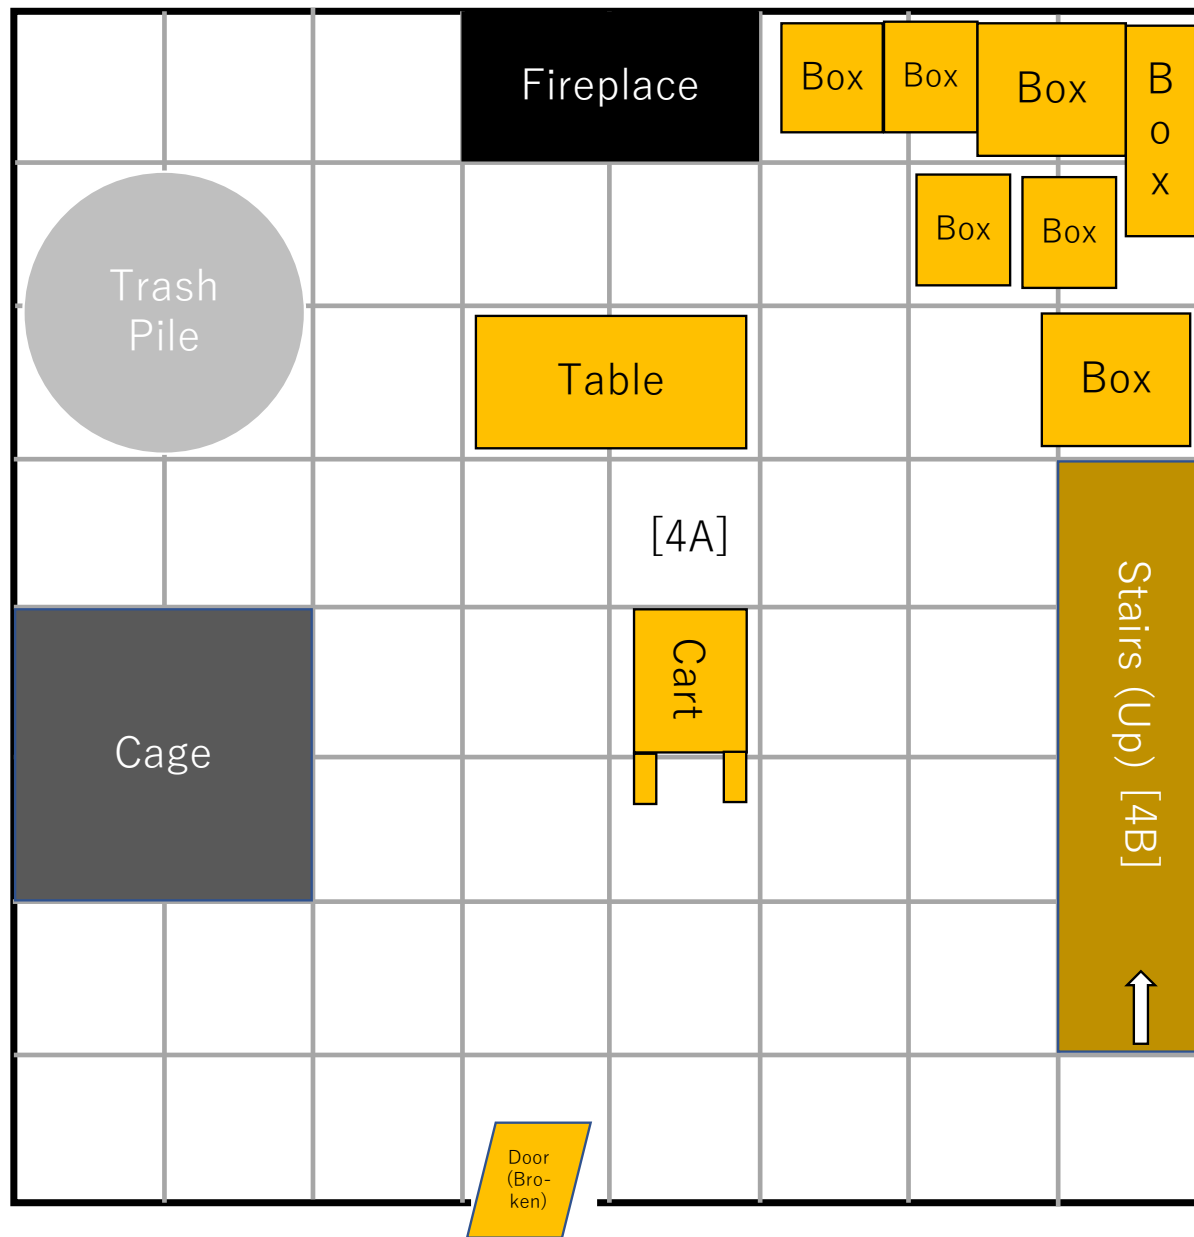

Bleakwood Tower  
1F Map  
(Areas 4A, 4B)  
1 sq = 2 m

Bleakwood Tower  
2F Map  
Areas 4B, 5A, 5B, 5C  
1 sq = 2 m

Red dots (●)  
indicate lit torches in  
sconces.

Bleakwood Tower  
3F Map  
Areas 5C, 6A, 7A  
1 sq = 2 m

Bleakwood Tower  
Roof Map  
Areas 7A, 7B  
1 sq = 2 m

Brown square  
indicates coelostat  
enclosure.