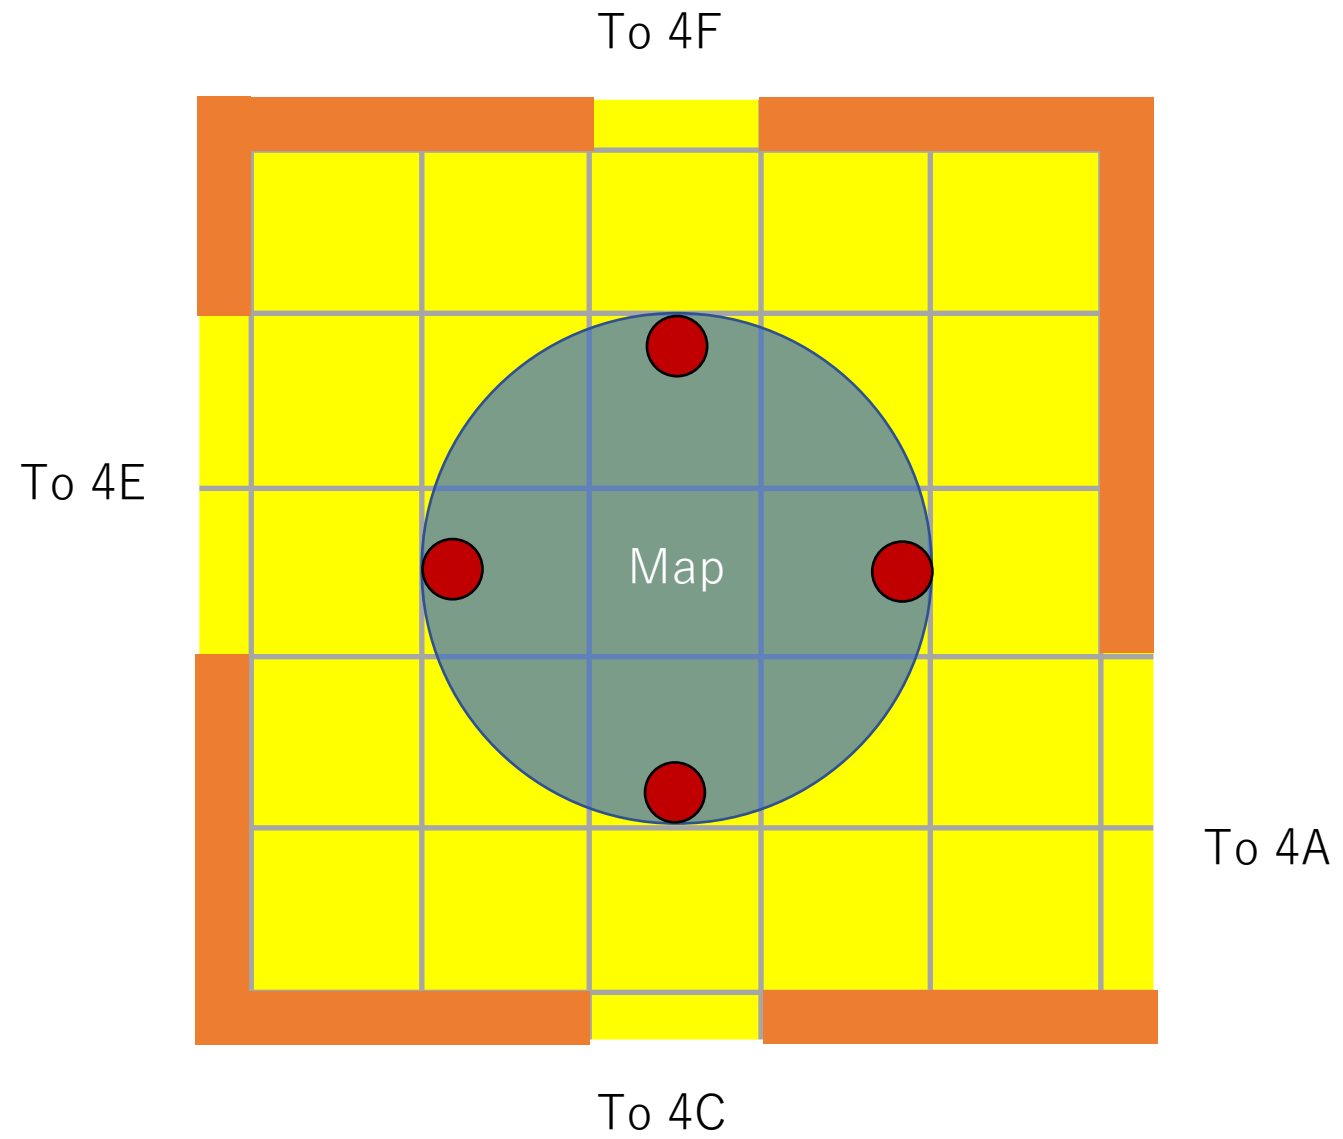

Blank map for
outside combat.

3C

 Cooking Fire

 Table

 Bedroll

3F

3E (Inside)

4B

$$4C+4D$$

4E

Pillar

4F, 4G

4B
(After opening
secret passage to 4I)

4H

Model
Pyramid

Throne

Furniture

To 4I

Dot Pattern
(found in 3C and 4B)